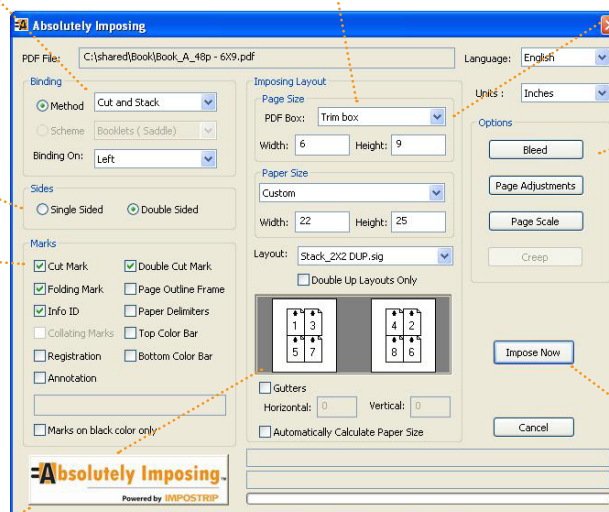

Key Features

- Professional Imposition for all bindery types.
- Available for Mac OS® X and Windows®.
- Use Best fit imposition (Mac only).
- Full control over creep, bleed and marks.
- Dynamic templates do multiple sizes automatically.

Choose your binding method (perfect bound, saddle-stitch, cut & stack, step & repeat) or scheme (booklets, nup book, duplex N-up, simplex N-up...). You can orient your binding to the left, right, top or bottom.

Single or double sided?

Choose your marks (cut folding, info ID, annotation, double cut, registration, page outline frame, paper delimiters for proofing). You can also have a text mark such as a slug line.

Choose the layout you wish to use and watch the "fitting room" preview. You can adjust your gutter and margin and control the space between the pages.

Select your paper size. You may also save up to 10 custom sizes for future use.

Choose which box to use: trim, crop or media to help you ensure centering and bleed control.

Options that will give you full control over bleed, automatic creep calculation based on paper thickness, page adjustment to shift your page and page scale.

Impose now!

Absolutely Imposing opens a new PDF with imposed job and leaves the original PDF open for you to compare and check.

ULTIMATE

To learn more about Ultimate products and how it may be integrated into your workflow, contact info@imposition.com or visit www.imposition.com